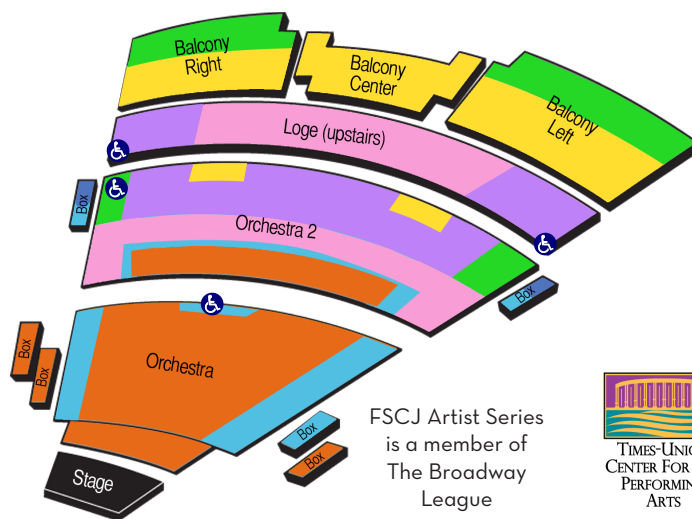

To reserve seats call or email:
(904) 632-5050
groupsales@fscjartistseries.org

Student, senior and scout group pricing are available upon request.

- Group minimum is 10 people.
- Reservations are processed in the order received.
- 50% deposit due within 30 days of reservation.
- Final payment is due 30 days prior to performance date unless purchasing Early Bird, then Early Bird deadline applies.
- After final payment, tickets can be added but seating location may differ.
- All sales are final. There are no refunds or exchanges on group tickets.

Beautiful – The Carole King Musical
Group Early Bird Pricing Payment
Deadline is January 26

FSCJ Artist Series
is a member of
The Broadway
League

FSCJ Artist Series presents
Broadway in Jacksonville™
Sponsored by VyStar
Credit Union

FLORIDA STATE COLLEGE
AT JACKSONVILLE™

*Facility fee and service charge not discounted. Prices and dates are subject to change without notice and are not guaranteed until reservation is made.
Thank you for your support. We take great care in planning our performances.